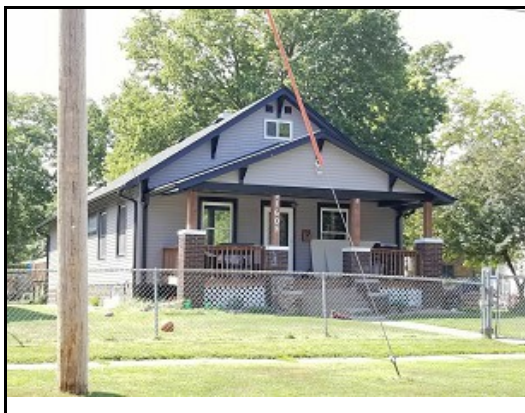

Sioux City Assessor
Public Sales Report with Photos

PIN: 8947-20-451-004

Address: 1605 SILVER ST
Map Area: Smith
Sale Price: \$180,000 **Date:** 7/26/2024

Assessed: \$141,600

PIN: 8947-20-385-009

Address: 1417 MYRTLE ST
Map Area: Smith
Sale Price: \$58,000 **Date:** 3/20/2024