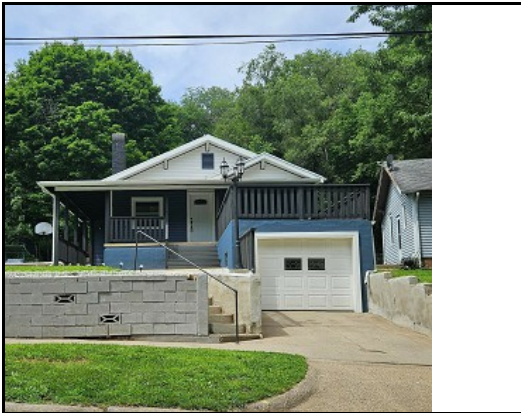

Sioux City Assessor
Public Sales Report with Photos

PIN: 8948-25-181-018

Address: 127 GROVE ST
Map Area: Golf View
Sale Price: \$230,000 **Date:** 7/30/2024

Assessed: \$269,200

PIN: 8948-25-178-001

Address: 4000 W 4TH ST
Map Area: Golf View
Sale Price: \$257,000 **Date:** 10/18/2024