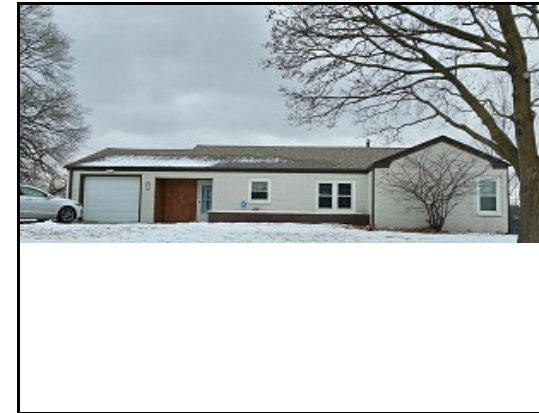

PIN: 8948-25-177-018

Address: 4016 FOREST VIEW AVE
Map Area: Golf View
Sale Price: $285,000   **Date:** 11/6/2024

Assessed: $268,200