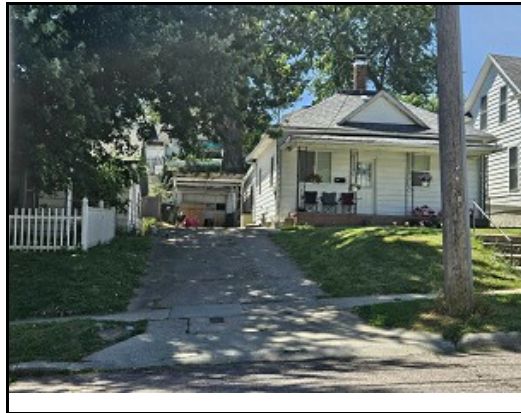

PIN: 8947-21-282-010

Address: 1122 22ND ST
Map Area: Court St
Sale Price: $44,000   **Date:** 1/10/2024

Assessed: $91,000