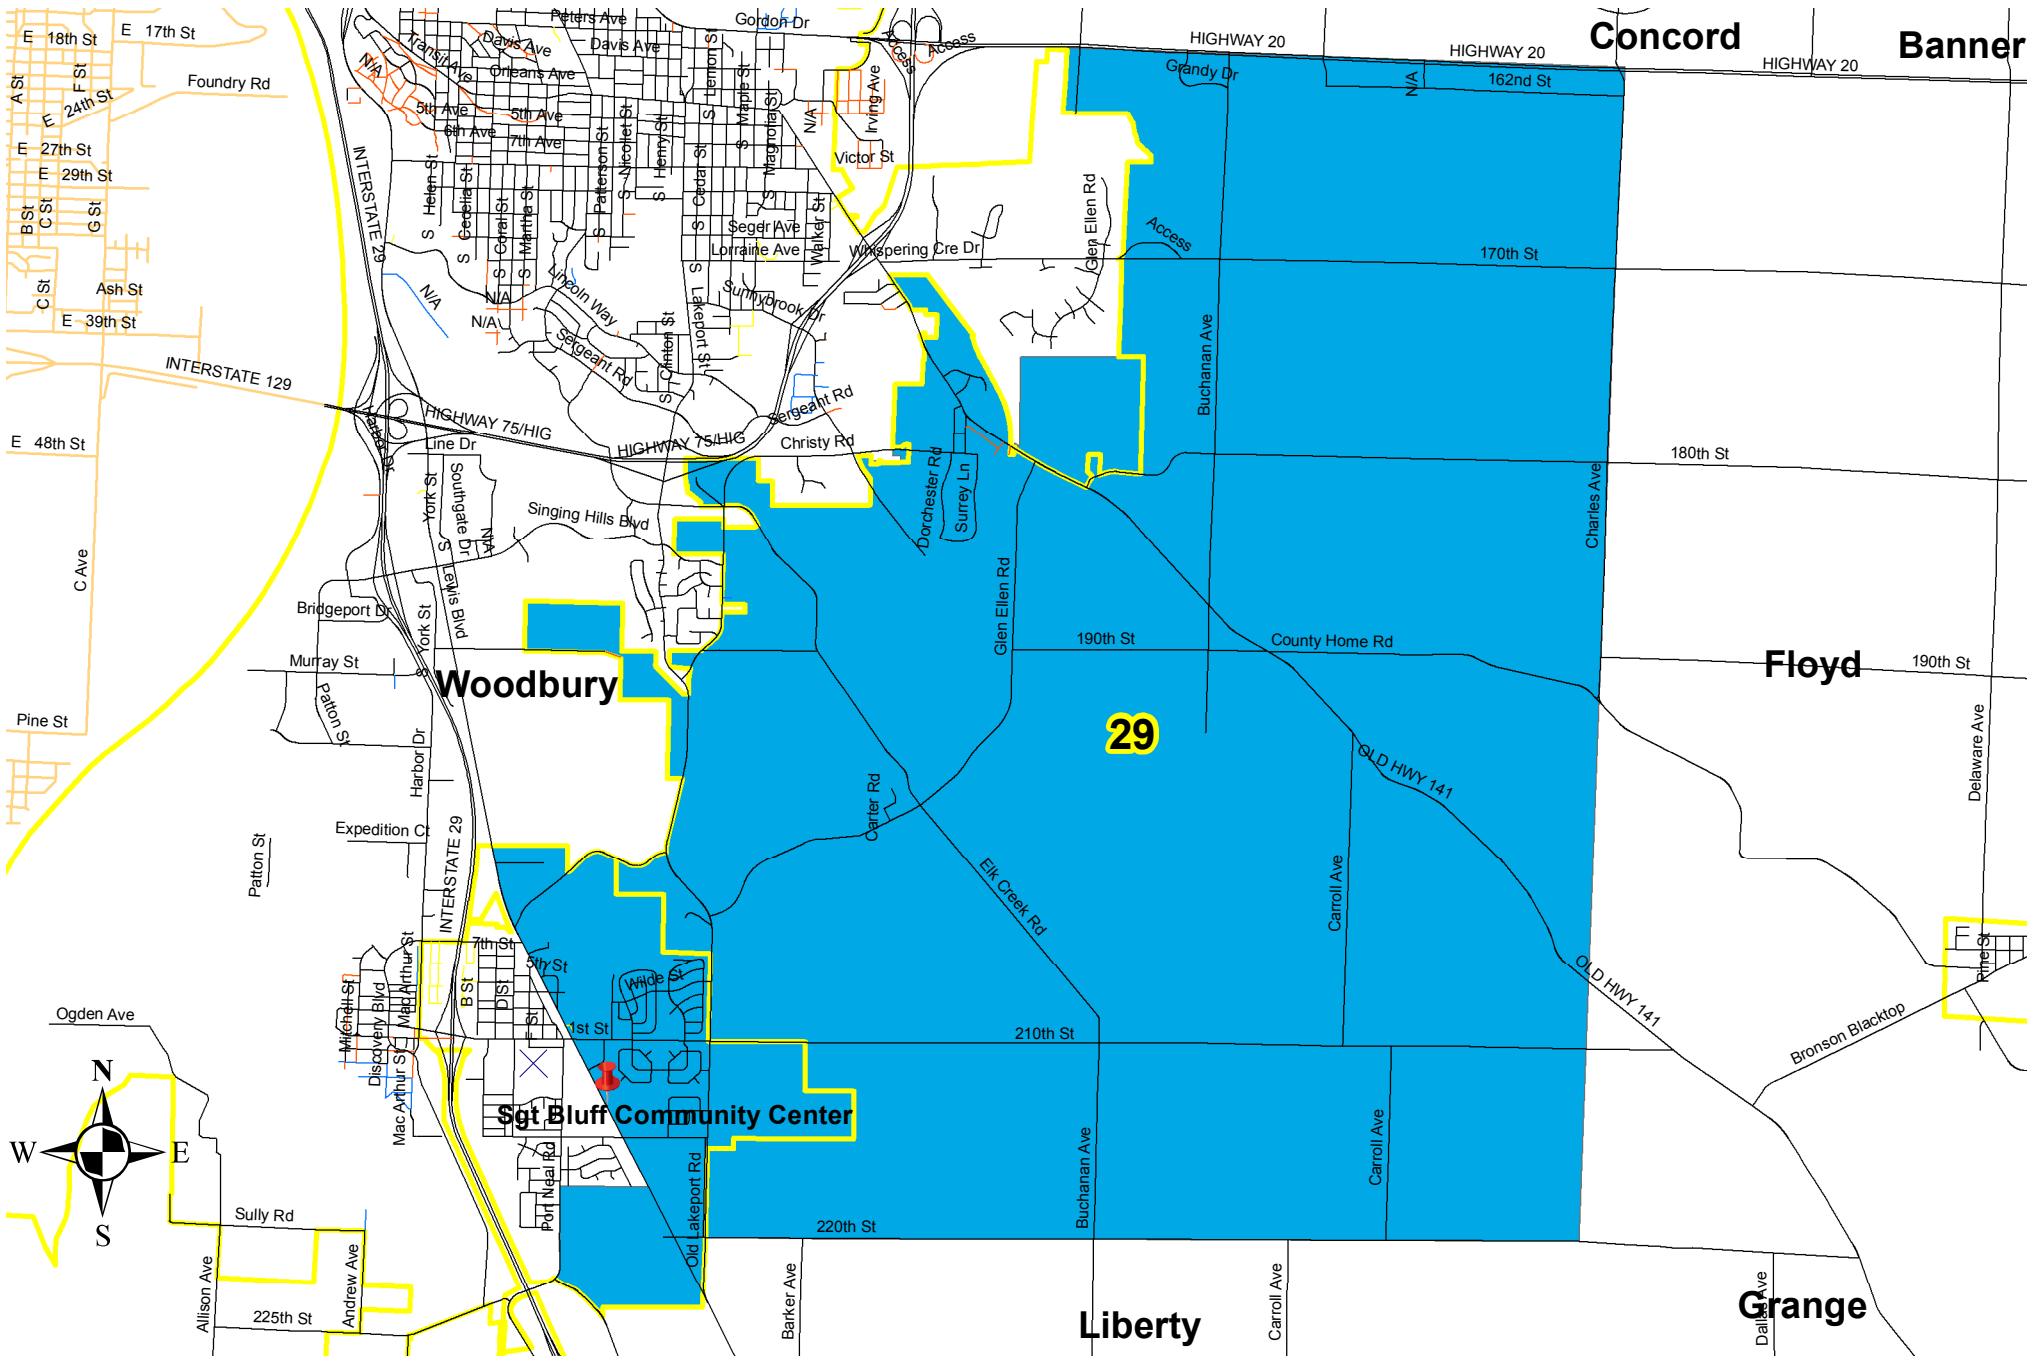

Woodbury County, Iowa 2016 Precincts

0 0.35 0.7 1.4 Miles